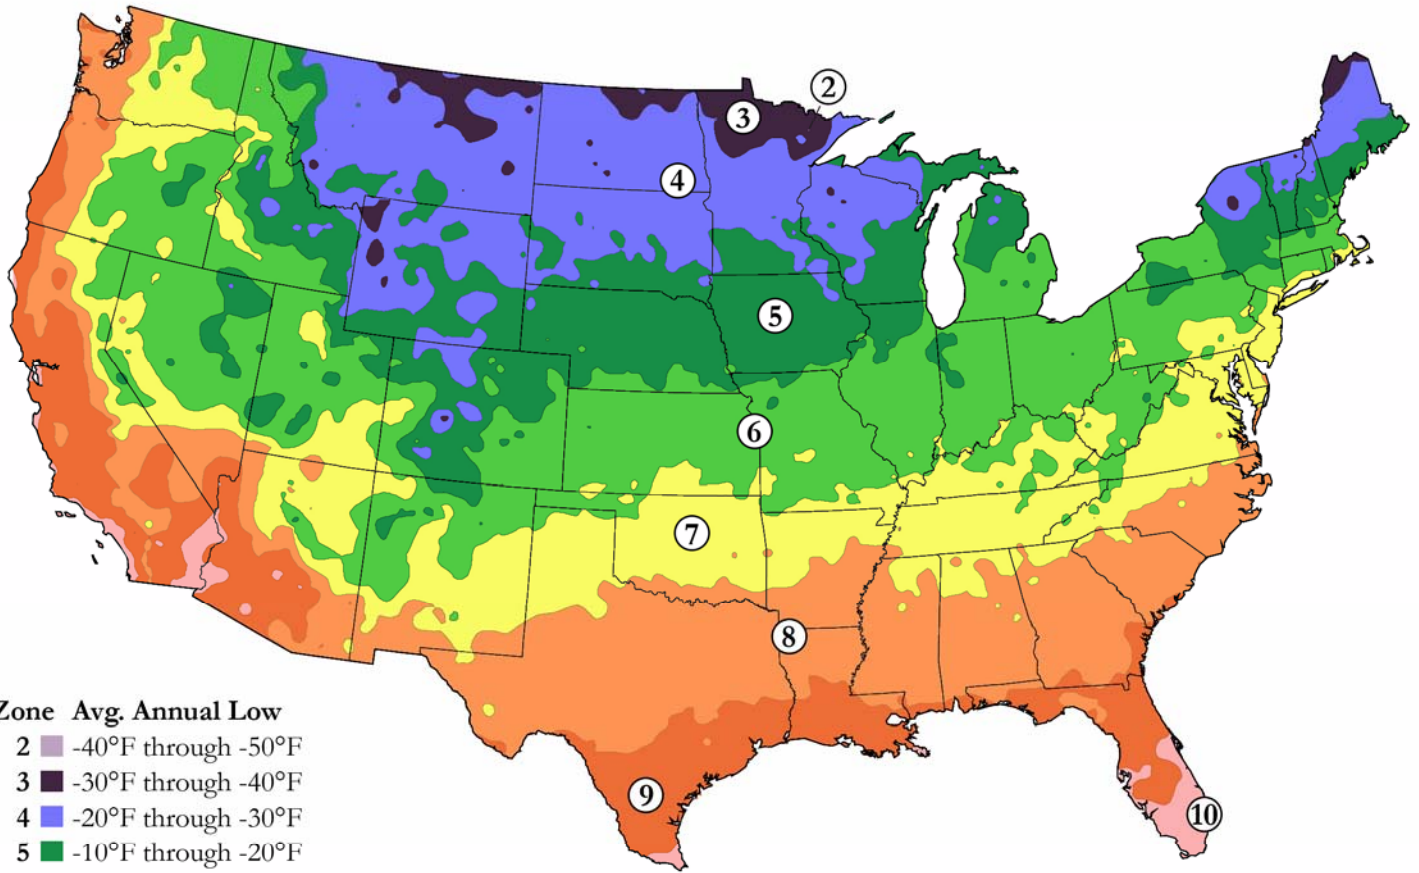

2006 arborday.org Hardiness Zones Map

Zone	Avg. Annual Low
2	-40°F through -50°F
3	-30°F through -40°F
4	-20°F through -30°F
5	-10°F through -20°F
6	0°F through -10°F
7	10°F through 0°F
8	20°F through 10°F
9	30°F through 20°F
10	40°F through 30°F